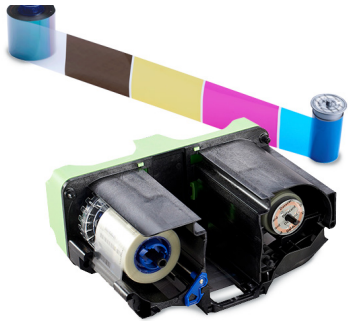

## FOR THE ENTRUST DATACARD™ CR805™ RETRANSFER CARD PRINTER

### ENSURE PEAK PERFORMANCE

The CR805™ Retransfer Card printer features proprietary print ribbons and retransfer material specifically designed for the CR805™ Card Printer and featuring our RFID technology. When the printer recognizes that Datacard® Certified Supplies are installed, all enhanced product features are enabled and successful card printing can begin.