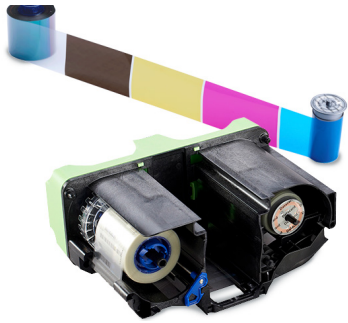

DATACARD CERTIFIED SUPPLIES

FOR THE ENTRUST DATACARD™ CR805™ RETRANSFER CARD PRINTER

Matched supplies for less interaction with printer; color ribbon and clear film are used at the same rate. Two options of retransfer film offered. This table lists the recommended retransfer film (RTM) yield based on color ribbon used.

Color Ribbon	1 layer of RTM / side of card	2 layers RTM front/1 on back	2 layers RTM front & back
CMYKP (1000 panel sets)	1000 Yield RTM	1500 Yield RTM	1000 Yield RTM
CMYKP-KP (750 panel sets)	1500 Yield RTM	1500 Yield RTM	1500 Yield RTM
CMYP-KPi (750 panel sets)	1500 Yield RTM	1500 Yield RTM	1500 Yield RTM
CMYKP-KPi (500 panel sets)	1000 Yield RTM	1500 Yield RTM	1000 Yield RTM
FCMYP-KP (750 panel sets)	1500 Yield RTM	1500 Yield RTM	1500 Yield RTM

Corporate Headquarters

Phone: +1 952 933 1223

entrustdatacard.com

info@entrustdatacard.com