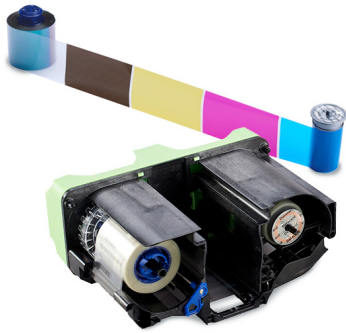

DATACARD® CERTIFIED SUPPLIES

FOR THE ENTRUST DATACARD™ CE875™ INSTANT ISSUANCE SYSTEM

ENSURE PEAK PERFORMANCE

The CE875™ Instant Issuance System features proprietary print ribbons and retransfer material specifically designed for the CE875™ Card Printer and featuring our RFID technology. When the printer recognizes that Datacard® Certified Supplies are installed, all enhanced product features are enabled and successful card printing can begin.

We engineer superior performance and reliability into every system-matched supply item we offer. For you, that means smooth printing, brilliant image quality, high security and exceptional performance. Worldwide representation creates a fast, direction connection with the supplies you need, when and where you need them. To ensure you are using Datacard Certified Supplies, look for ribbons with that feature our distinctive blue cores with the platinum flecks®

Entrust Datacard™ CE875™ card printer ribbon kits include all necessary cleaning supplies for the CE875 card printer's daily operations. Each kit includes one ribbon, one isopropanol cleaning card and one adhesive cleaning sleeve. Additional cleaning cards and cleaning sleeves can be ordered separately.

Item #	Description	Yield
Color Ribbon Kits		
513382-305	CMYKP-KPi Ribbon Assembly, Pigment Ink	500 Duplex
Retransfer Film		
513402-101	Clear Retransfer Film	1500 Yield or 750 Duplex
513402-102	Clear Retransfer Film	1000 Yield or 500 Duplex
Topping Foils		
504139-013	Silver	500 Cards
504139-002	Black	500 Cards
504139-003	Gold	500 Cards
504139-001	Dark Blue	500 Cards
504139-028	White	500 Cards
504139-033	Copper	500 Cards
Indent Ribbons		
504461-001	Black	900 Cards¹
504461-002	White	900 Cards¹
504461-110	Black and White Panel	800 Cards²
Cleaning Supplies		
552141-002	Cleaning Cards (10) Per pack. Double-sided isopropyl coated for cleaning debris from card track & transport rollers *	N/A
569946-001	Cleaning, Kit, Adhesive, (5) Sleeves Per Pack (Adhesive coated sleeve/roller for continuous card cleaning *)	N/A
507377-001	Cleaning Swab (5 Pack) (Isopropanol saturated cleaning swabs for cleaning debris & dust from printheads & hard to reach internal printer areas)	N/A
812335-001	Card Inspection Gloves (Pack of 12)	N/A
Accessories		
503844-001	Indent Cartridge	N/A
503707-001	Indent Cartridge	N/A

C - Cyan M = Magenta Y = Yellow K = Black P = Primer Panel I = Inhibitor Panel

*Note: One cleaning card is included with each ribbon kit to be replaced in conjunction with each ribbon change

¹Indent ribbon yield = up to 900, 7 character cards. Yields may vary depending on font sizes, print length per card and frequency of printer.

²Indent ribbon yield = up to 800, 4 character cards. Yields may vary depending on font sizes, print length per card and frequency of printer.