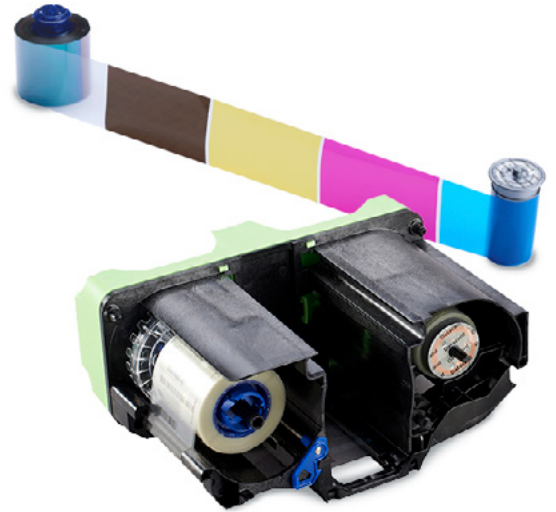

ENTRUST

Certified supplies for the Entrust Artista CR825 Instant Issuance System

Ensure peak performance

The Artista CR825 Instant Issuance System features proprietary print ribbons and retransfer material specifically designed for the CR825 card printer that features our RFID technology. When the printer recognizes that Entrust certified supplies are installed, all enhanced product features are enabled and successful card printing can begin.

We engineer superior performance and reliability into every system-matched supply item we offer. For you, this means smooth printing, brilliant image quality, high security, and exceptional performance. Worldwide representation enables a fast, direct connection to the supplies you need, when and where you need them. To ensure you are using Entrust certified supplies, look for ribbons that feature our distinctive blue cores with the platinum flecks.®

Entrust Artista CR825 card printer ribbon kits include all necessary cleaning supplies for daily operation of the CR825 card printer. Each kit includes one ribbon, one isopropyl cleaning card, one cleaning lapping stick, one cleaning swab, and one adhesive cleaning sleeve. Additional cleaning products can be ordered separately.

ITEM NUMBER	DESCRIPTION	YIELD
Color Ribbon Kits		
513382-305	CMYKP-KPi ribbon assembly, pigment ink	500 duplex
Retransfer Film		
513402-101	Clear retransfer film	750 duplex: side 1 = 1 layer & side 2 = 1 layer 500 duplex: side 1 = 2 layers & side 2 = 1 layer
513402-102	Clear retransfer film	500 duplex: side 1 = 1 layer & side 2 = 1 layer 250 duplex: side 1 = 2 layers & side 2 = 1 layer